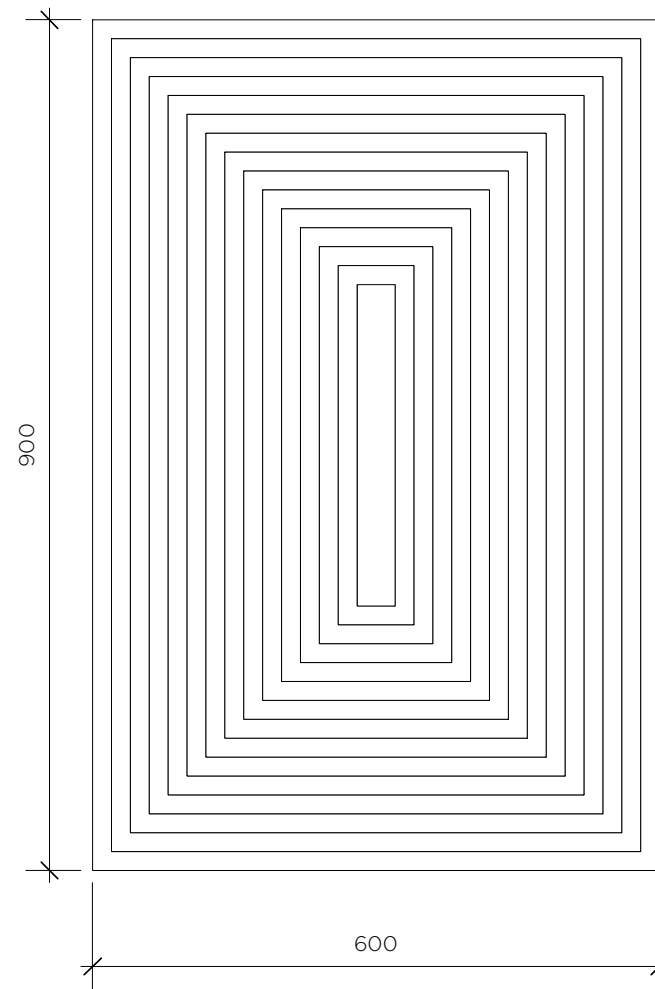

WONDERWALL STUDIOS

THE WALNUT COLLECTION MAZE

FRONT VIEW
scale 1:8

TECHNICAL INFORMATION

WOOD	Walnut
CODE	33-01-UKR-WAL
TILE THICKNESS	2-29 mm
TILE WEIGHT	3,8 - 8 kg
FINISH	Transparent coating
FILE SIZE	A3