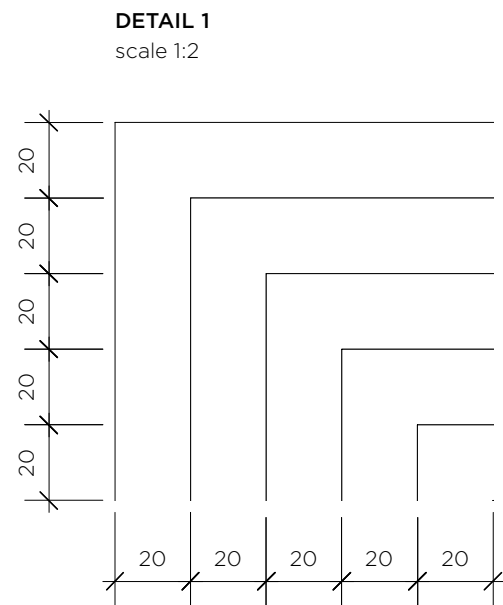

WONDERWALL STUDIOS

THE WALNUT COLLECTION MAZE

FRONT VIEW
scale 1:8

TECHNICAL INFORMATION

WOOD	Walnut
CODE	33-01-UKR-WAL
TILE THICKNESS	2-29 mm
TILE WEIGHT	3,8 - 8 kg
FINISH	Transparent coating
FILE SIZE	A3