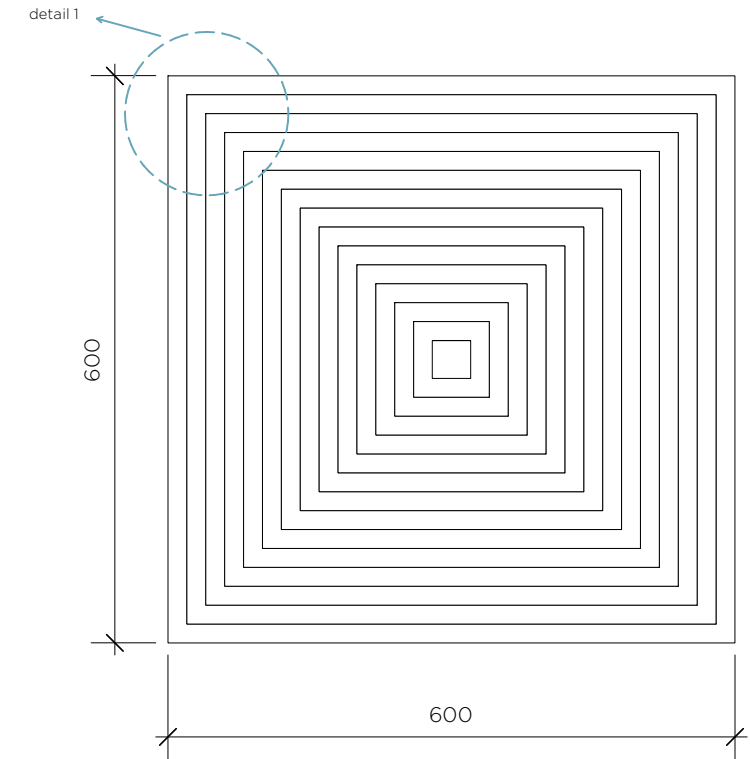

WONDERWALL STUDIOS

THE WALNUT COLLECTION MAZE

FRONT VIEW
scale 1:8

TECHNICAL INFORMATION

WOOD	Walnut
CODE	33-01-UKR-WAL
TILE THICKNESS	2-29 mm
TILE WEIGHT	3,8 - 8 kg
FINISH	Transparent coating
FILE SIZE	A3