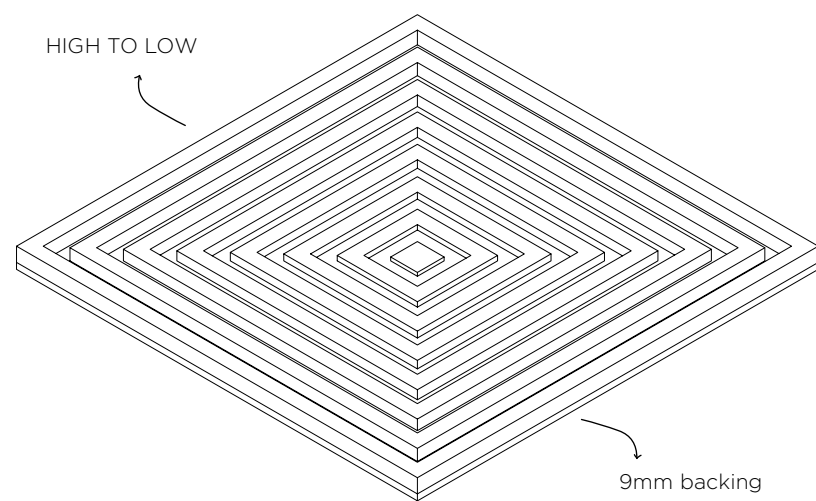

WONDERWALL STUDIOS

THE WALNUT COLLECTION MAZE

FRONT VIEW
scale 1:8

TECHNICAL INFORMATION

WOOD	Walnut
CODE	33-01-UKR-WAL
TILE THICKNESS	2-29 mm
TILE WEIGHT	3,8 - 8 kg
FINISH	Transparent coating
FILE SIZE	A3